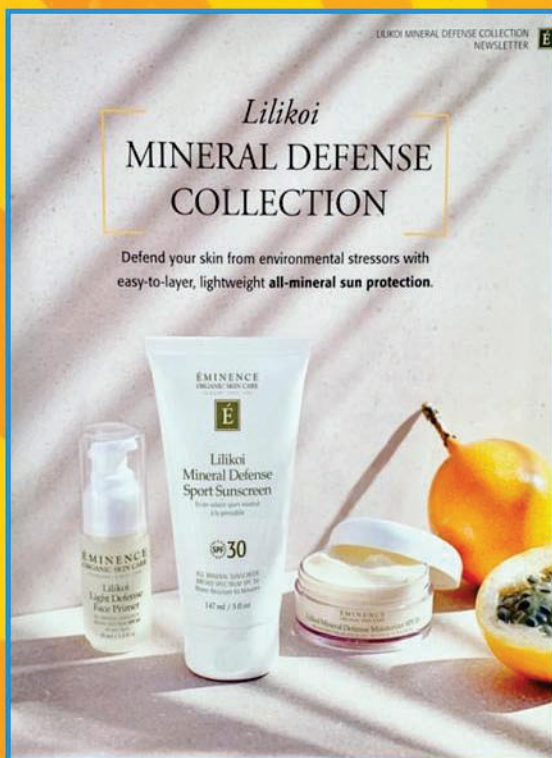

May is Skin Cancer Awareness

Eminence has introduced another...

NEW Collection

The Lilikoi Mineral Defense Collection.

Lilikoi Light Defense Face Primer 23 SPF

Lilikoi Mineral Defense Moisturizer 33 SPF

Lilikoi Mineral Defense Sport Sunscreen 30 SPF

EMINENCE

*New Lilikoi Mineral
Defense Collection*

BUY

**Any Two Products from
The Eminence
New Lilikoi Collection and
receive their
Award-winning**

**Rosehip & Lemongrass
Lip Balm
SPF 15
for **FREE.****

While supplies last.